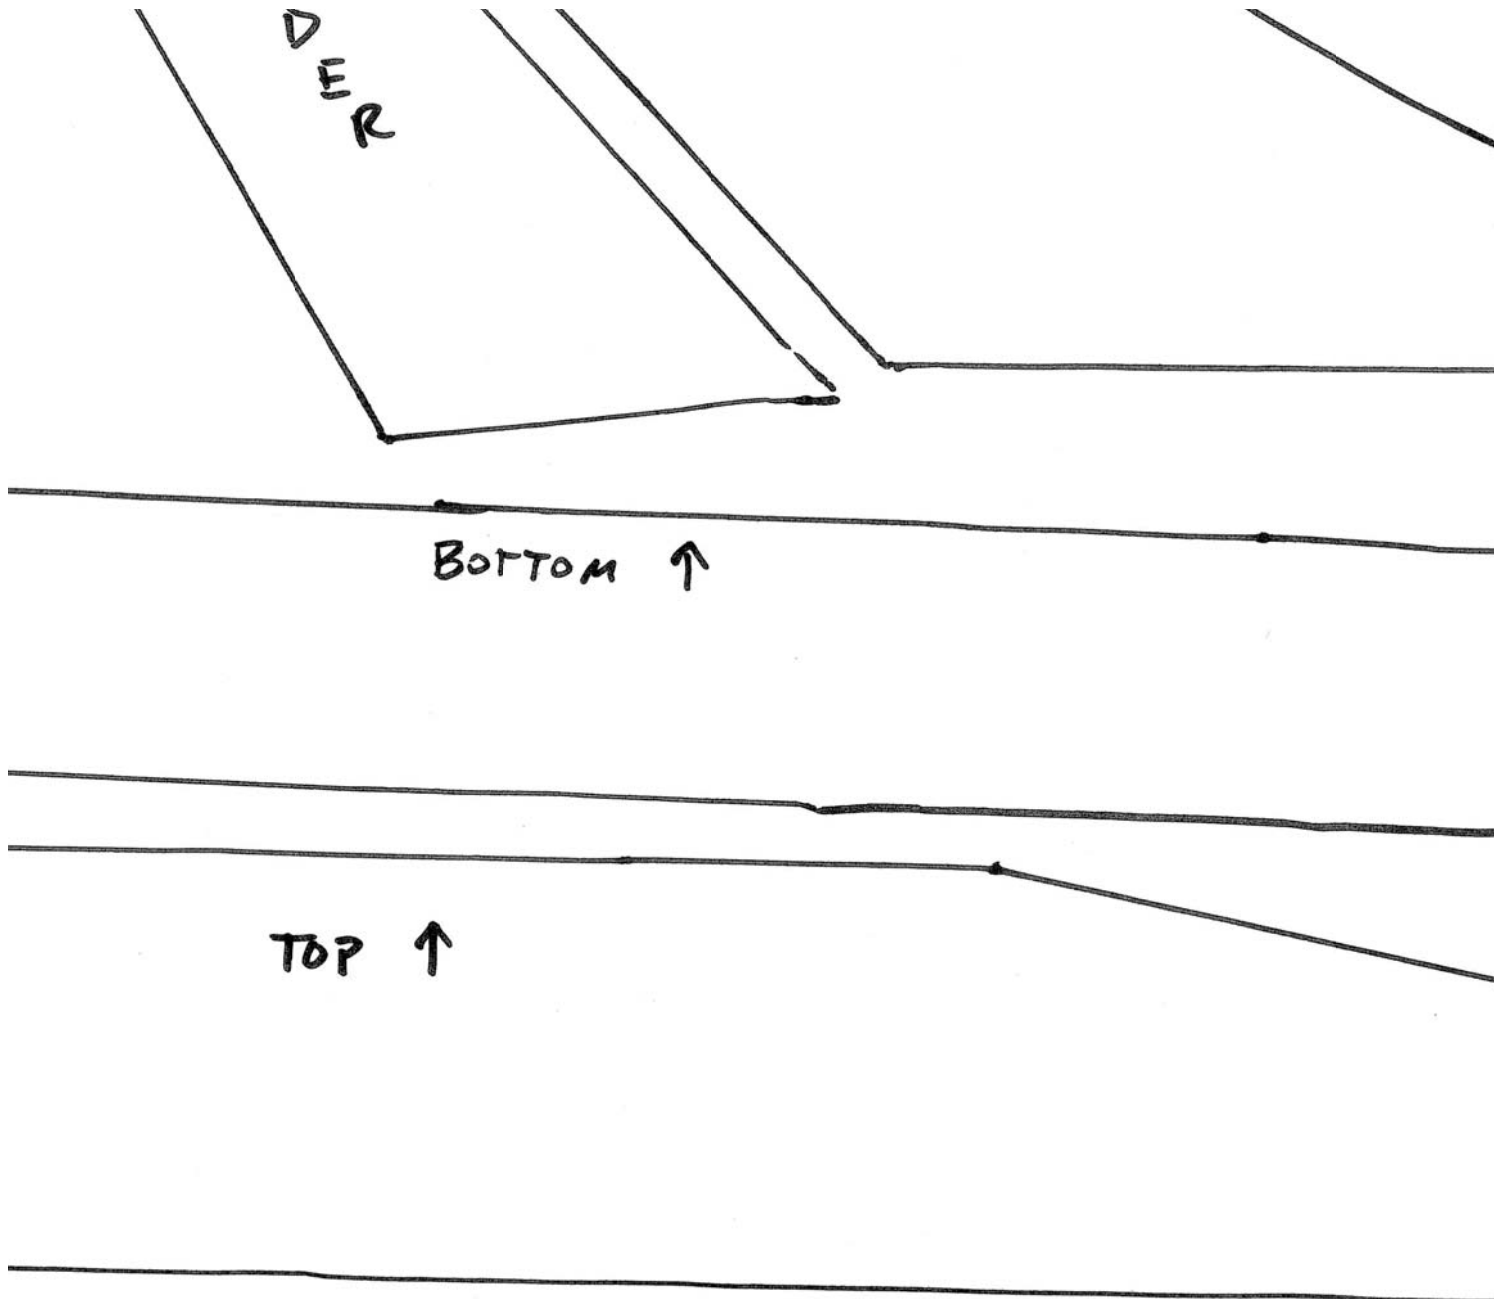

OUTER
WING
PANEL

SCALE (INCHES)

CANOPY

ELEVON

DER

BOTTOM ↑

TOP ↑

FWD →