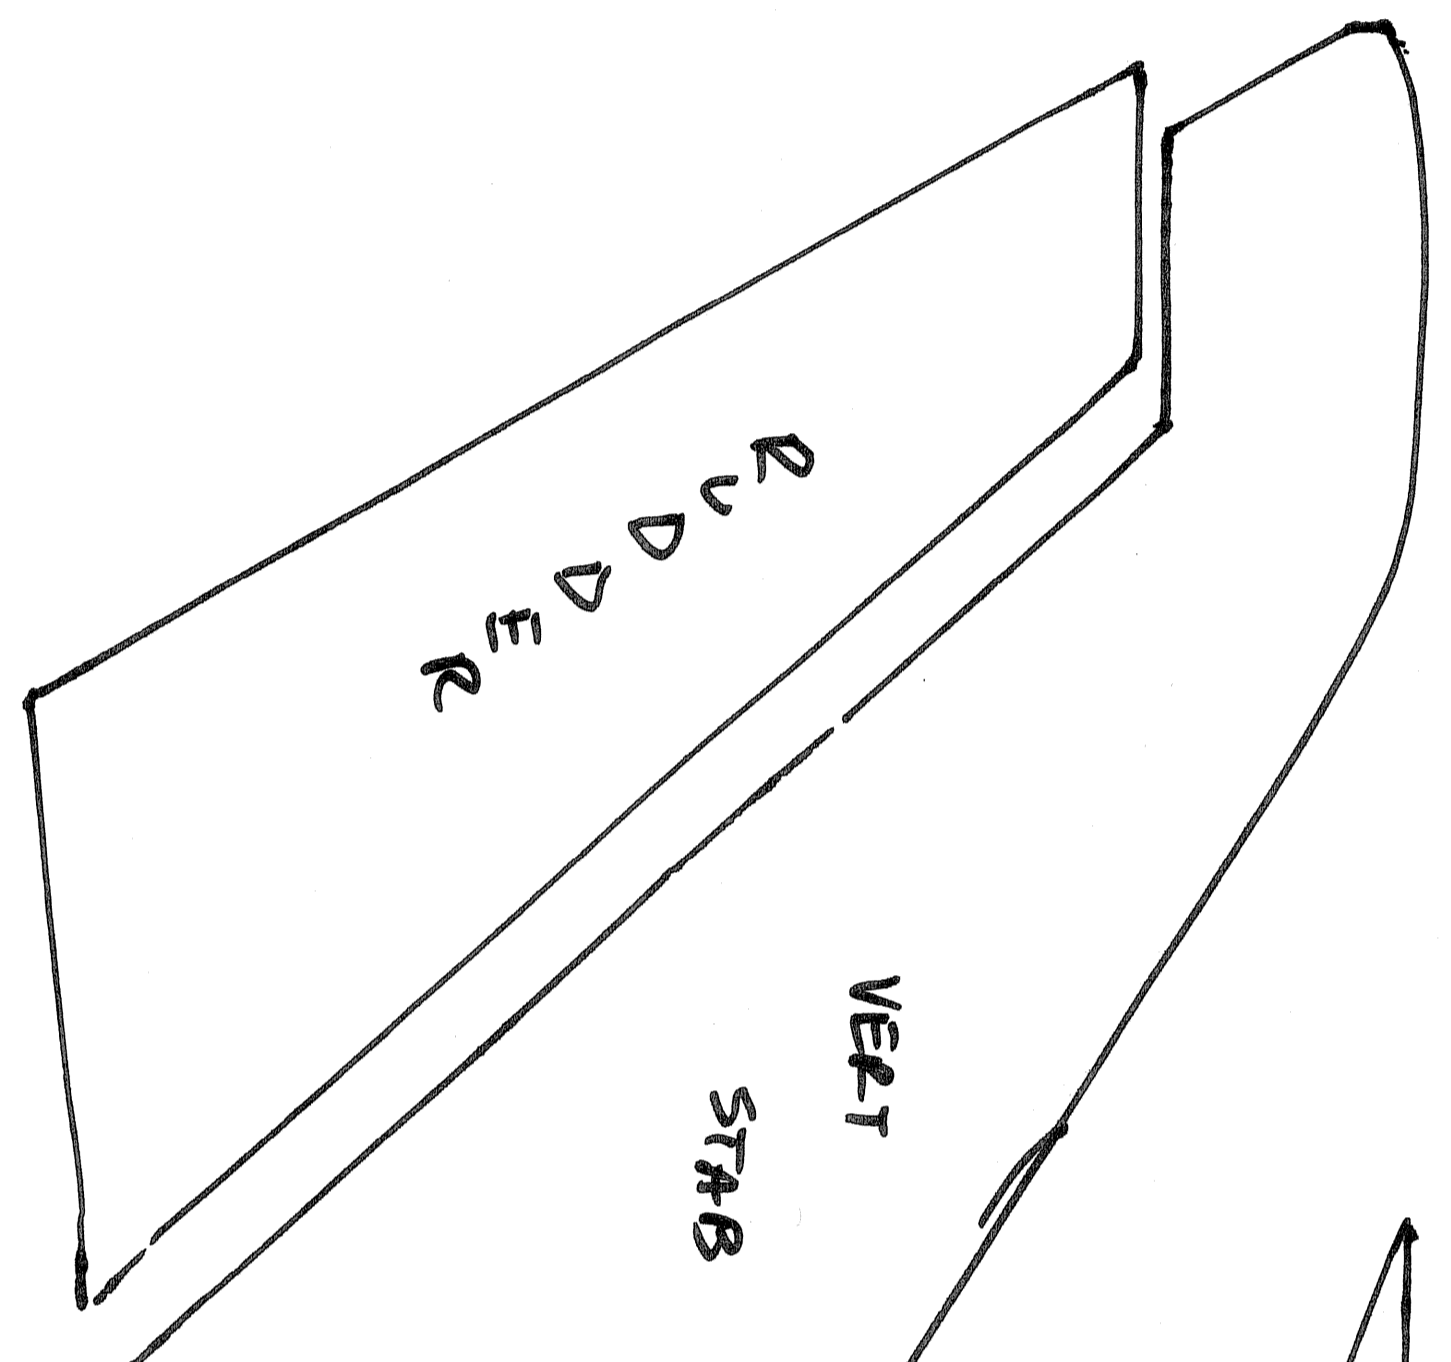

OUTER
WING
PANEL

ELEVON

NOSE

RUDDER

VERT
STAB

CANOPY

Bottom ↓

FWD →

TOP ↑

FWD →