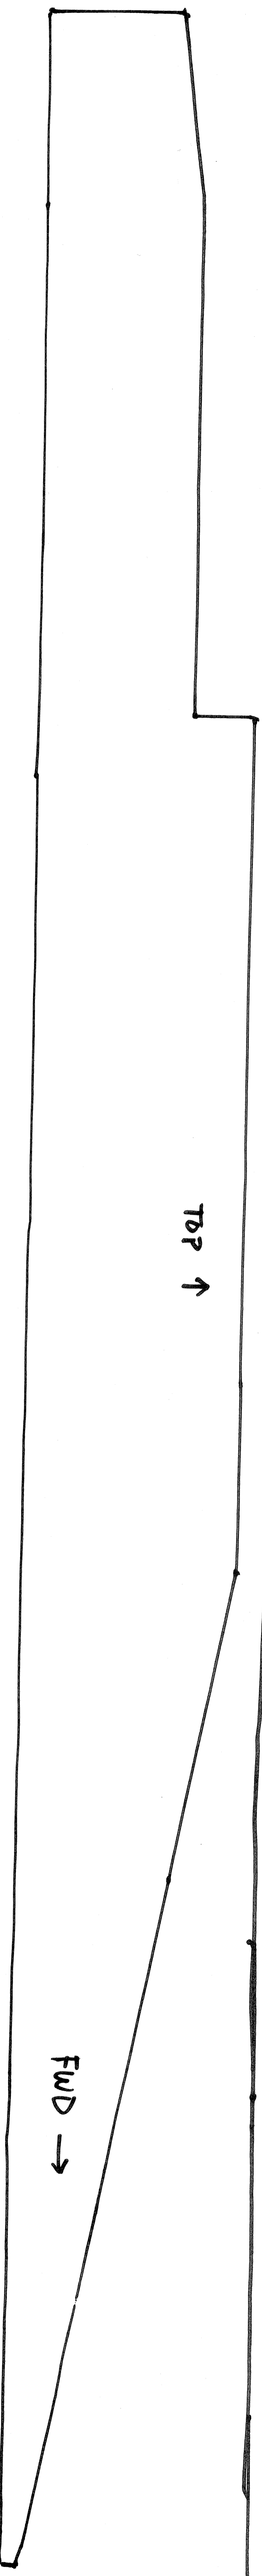

OUTER
WING
PANEL

ELEVON

NOSE

RUDDER

VERT
STAB

CANOPY

Bottom ↓

FWD →

TOP ↑

FWD →